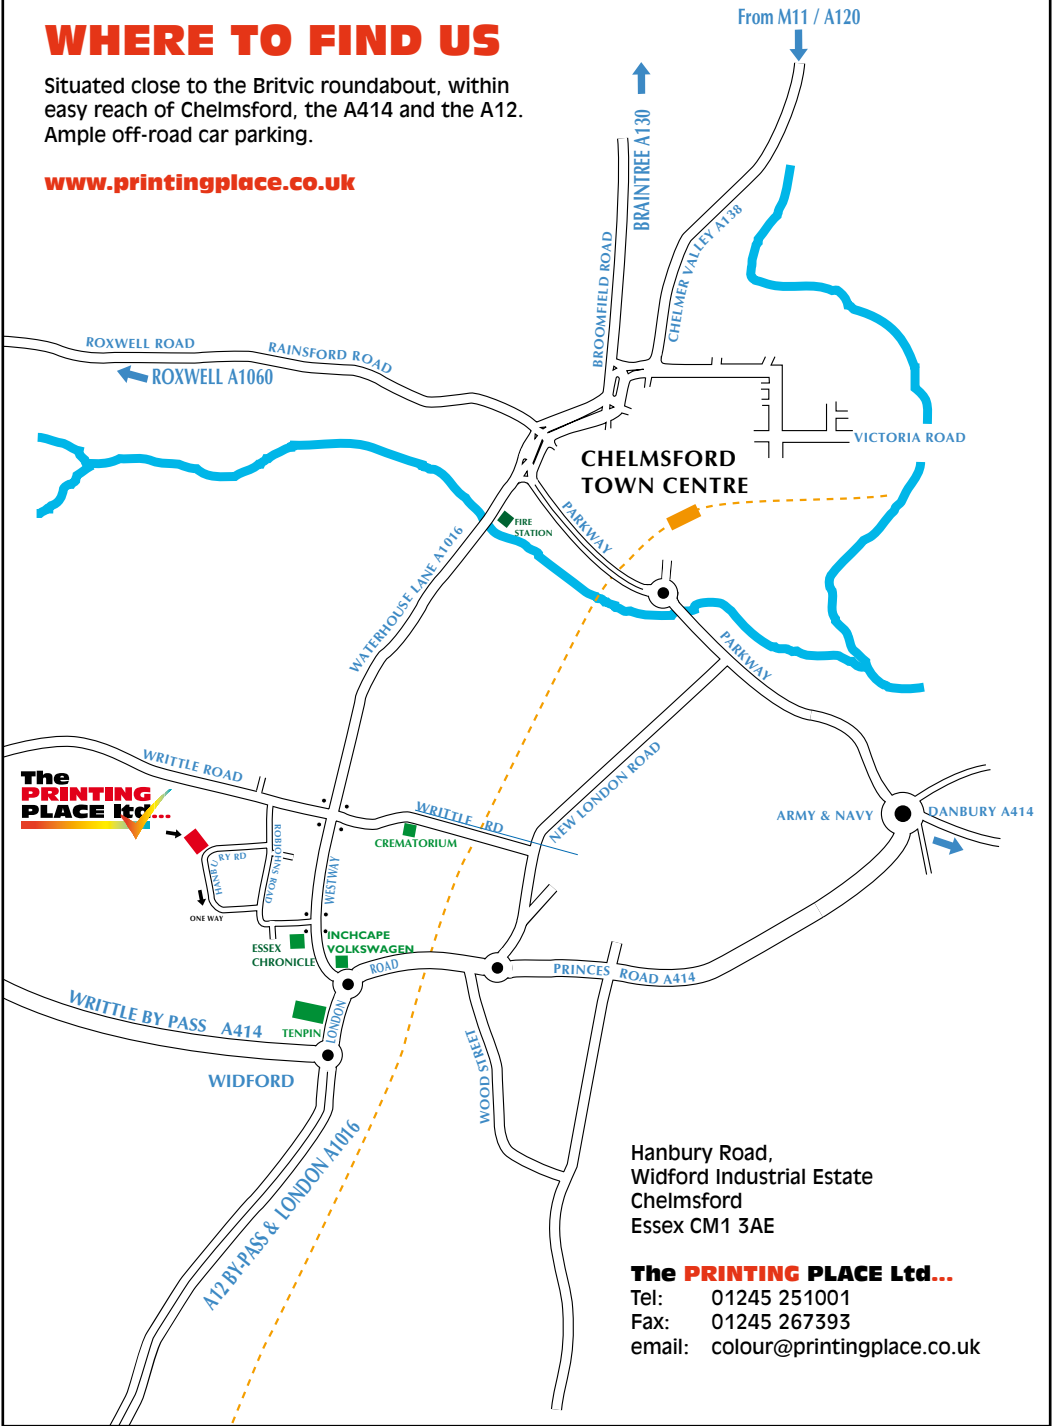

WHERE TO FIND US

Situated close to the Britvic roundabout, within easy reach of Chelmsford, the A414 and the A12. Ample off-road car parking.

www.printingplace.co.uk

Hanbury Road,
Widford Industrial Estate
Chelmsford
Essex CM1 3AE